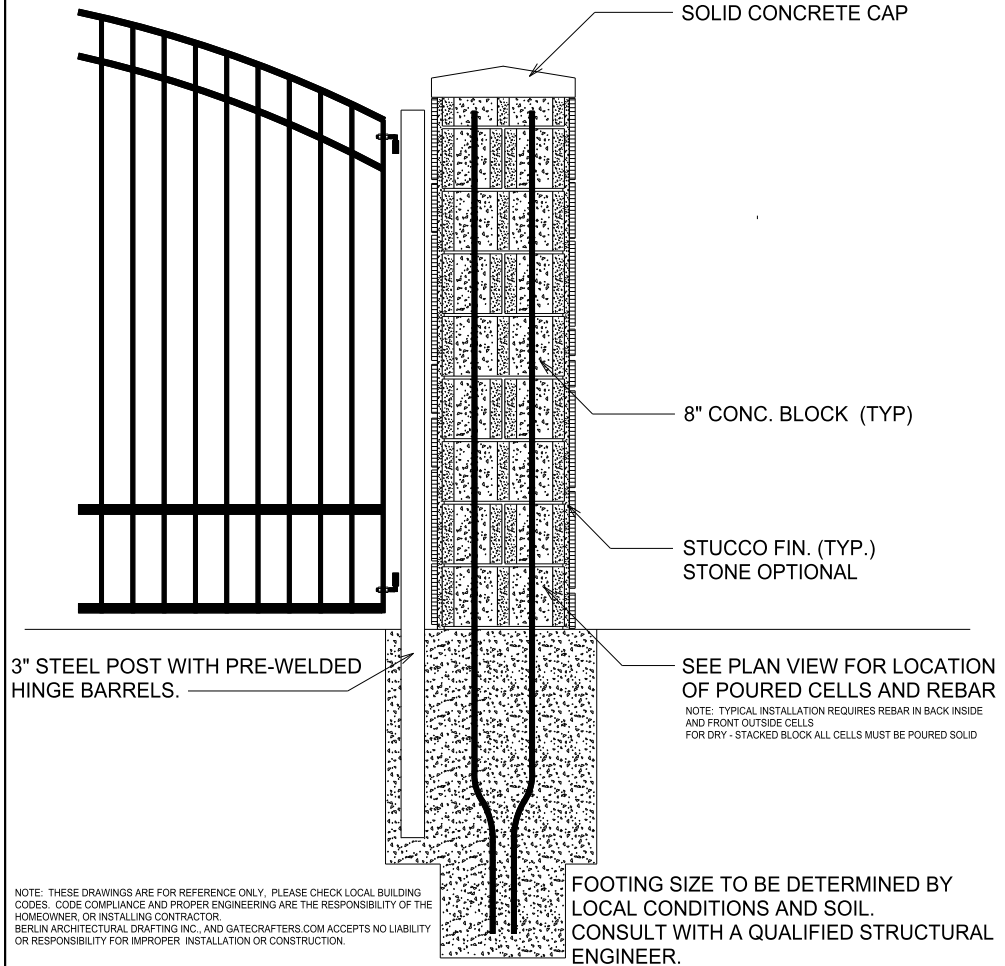

POST AND COLUMN SECTION (TYPICAL)

BERLIN ARCHITECTURAL DRAFTING
INCORPORATED
15619 PREMIERE DR. SUITE 103 TAMPA, FL. 33624
sales@berlindrafting.net (813) 968-8038

GATECRAFTERS.COM
13100 STATE RD. 54
ODESSA, FL 33556